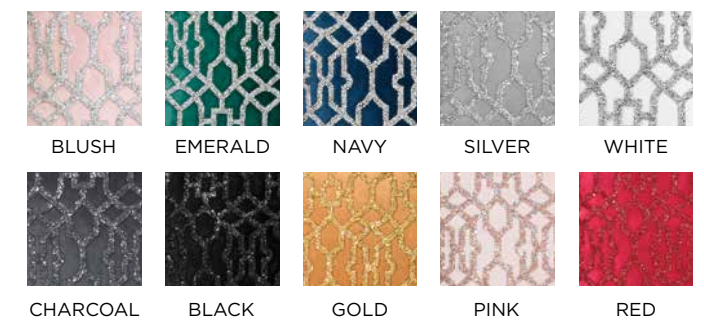

LUMINOUS ALLOVER ROUND PILLOW

Multifaceted Rhinestones, Poly-Filled
Silver Velvet Backing
S-3034/MIN.2
Available only in Silver, 15"