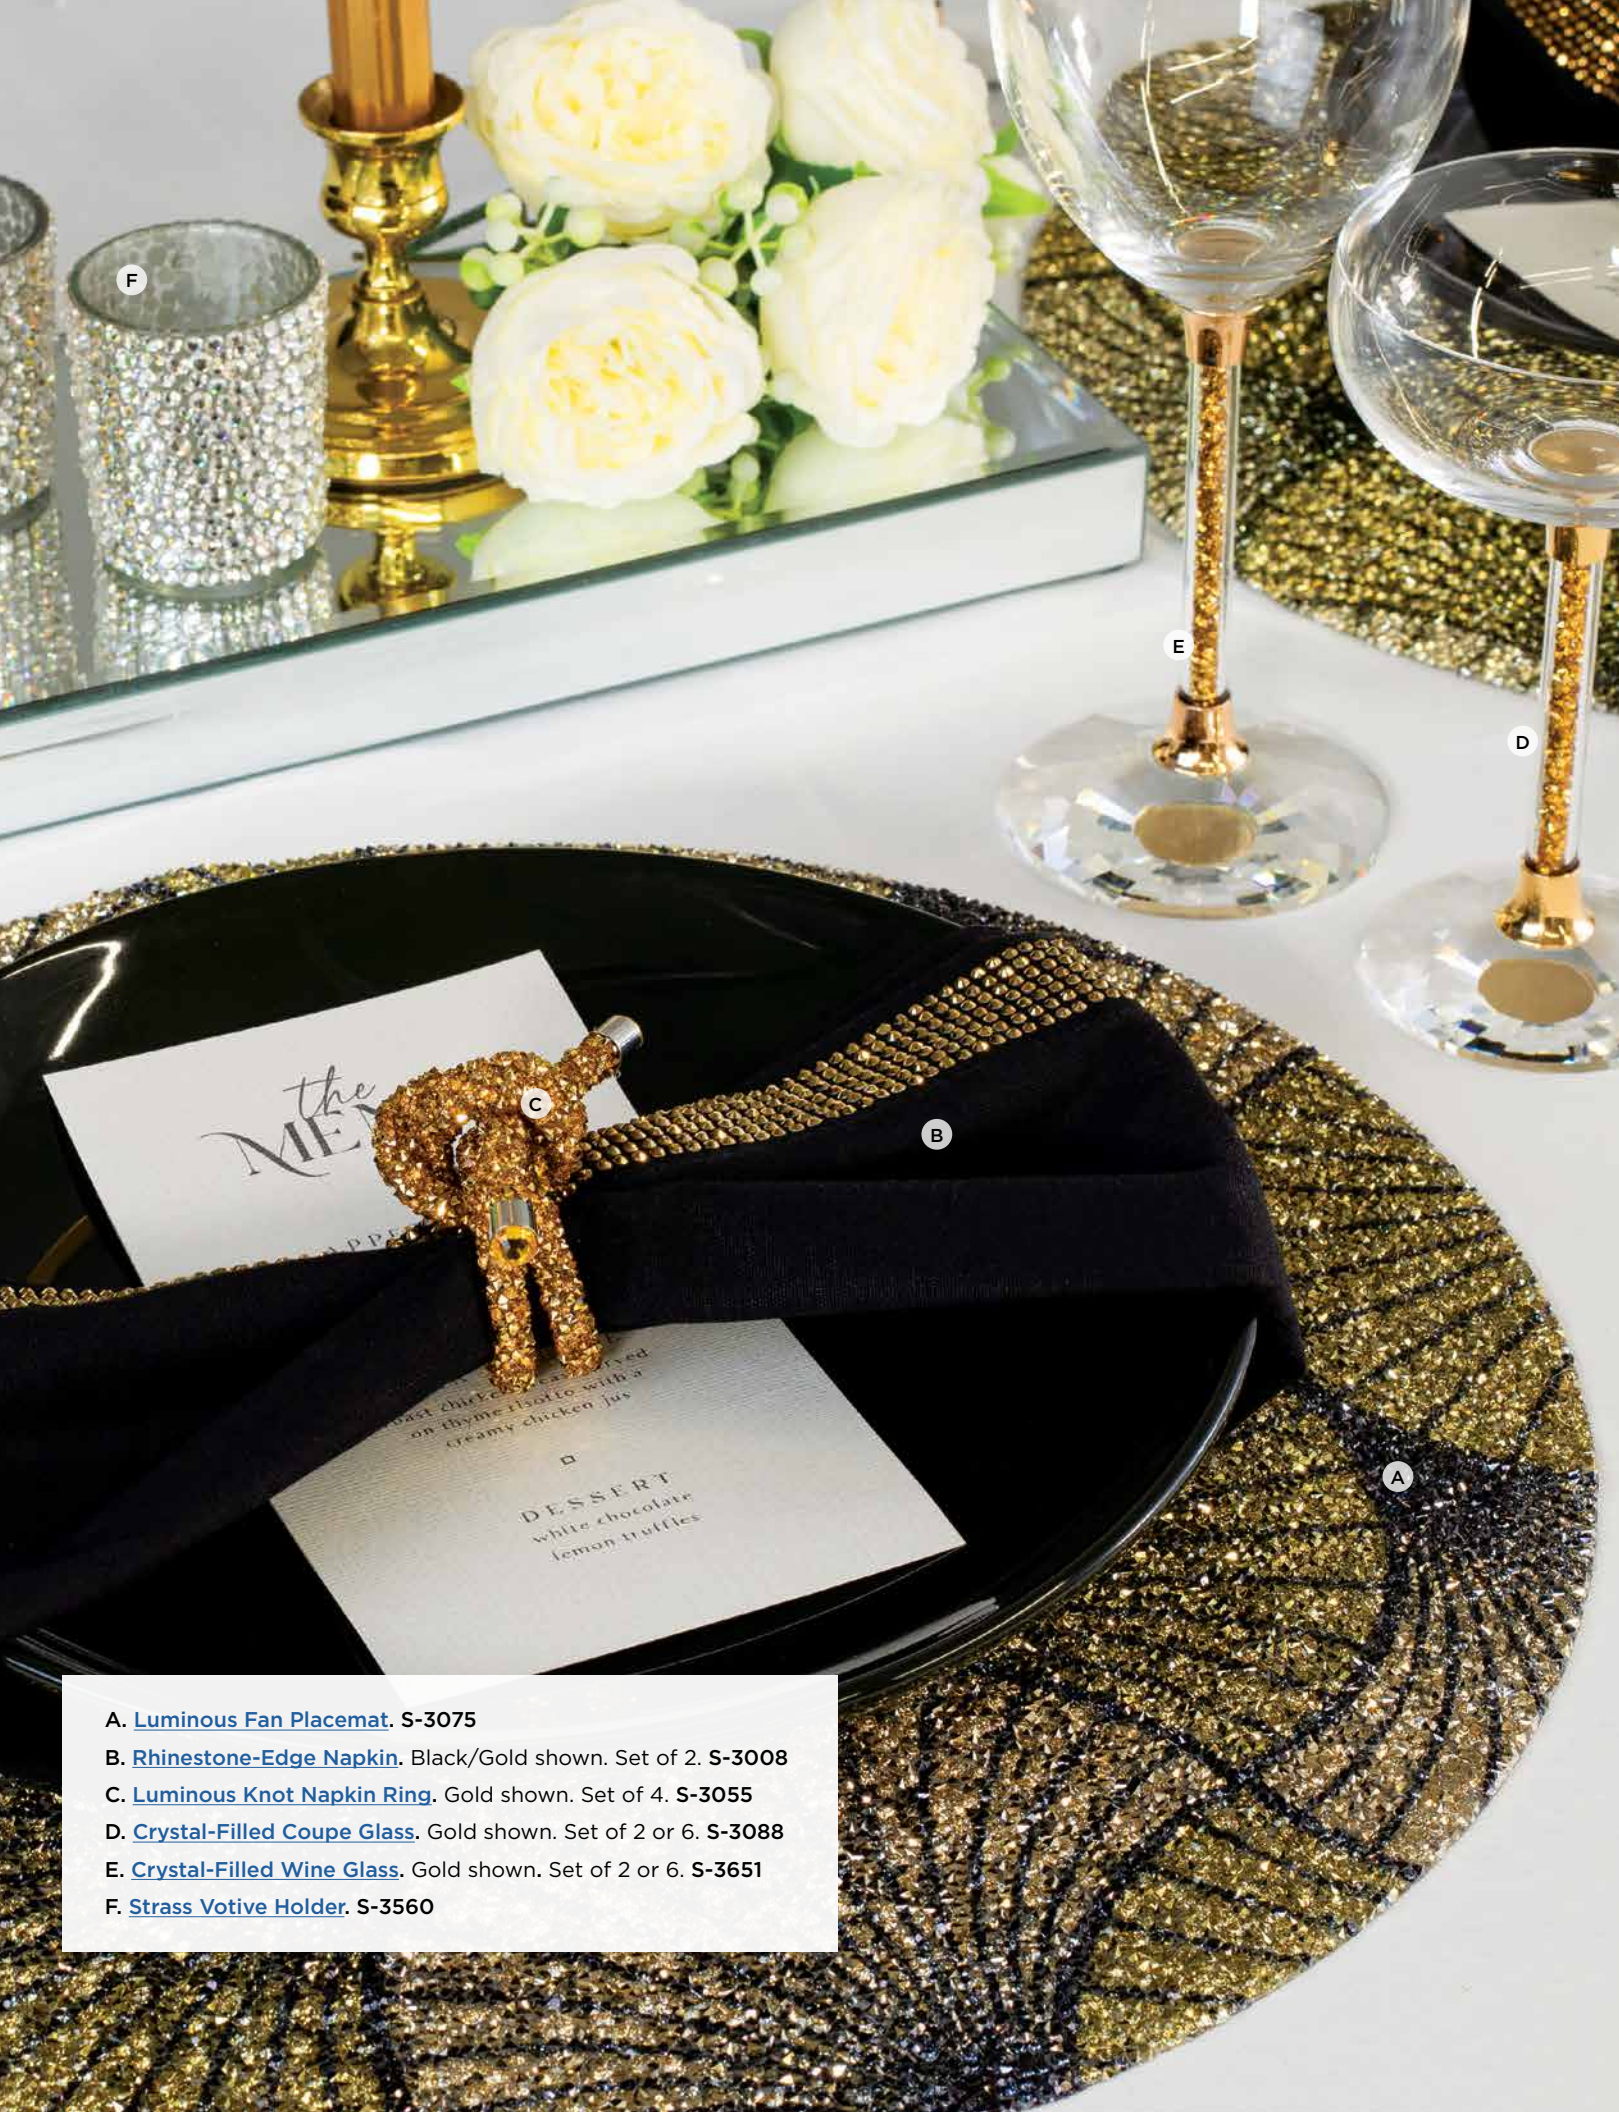

LUMINOUS PATTERNED PLACEMATS

Patterned placemats add sophistication and elegance to any table.
Made with our signature Luminous material.

- A. [Luminous Fan Placemat. S-3075](#)
- B. [Rhinestone-Edge Napkin.](#) Black/Gold shown. Set of 2. **S-3008**
- C. [Luminous Knot Napkin Ring.](#) Gold shown. Set of 4. **S-3055**
- D. [Crystal-Filled Coupe Glass.](#) Gold shown. Set of 2 or 6. **S-3088**
- E. [Crystal-Filled Wine Glass.](#) Gold shown. Set of 2 or 6. **S-3651**
- F. [Strass Votive Holder.](#) **S-3560**