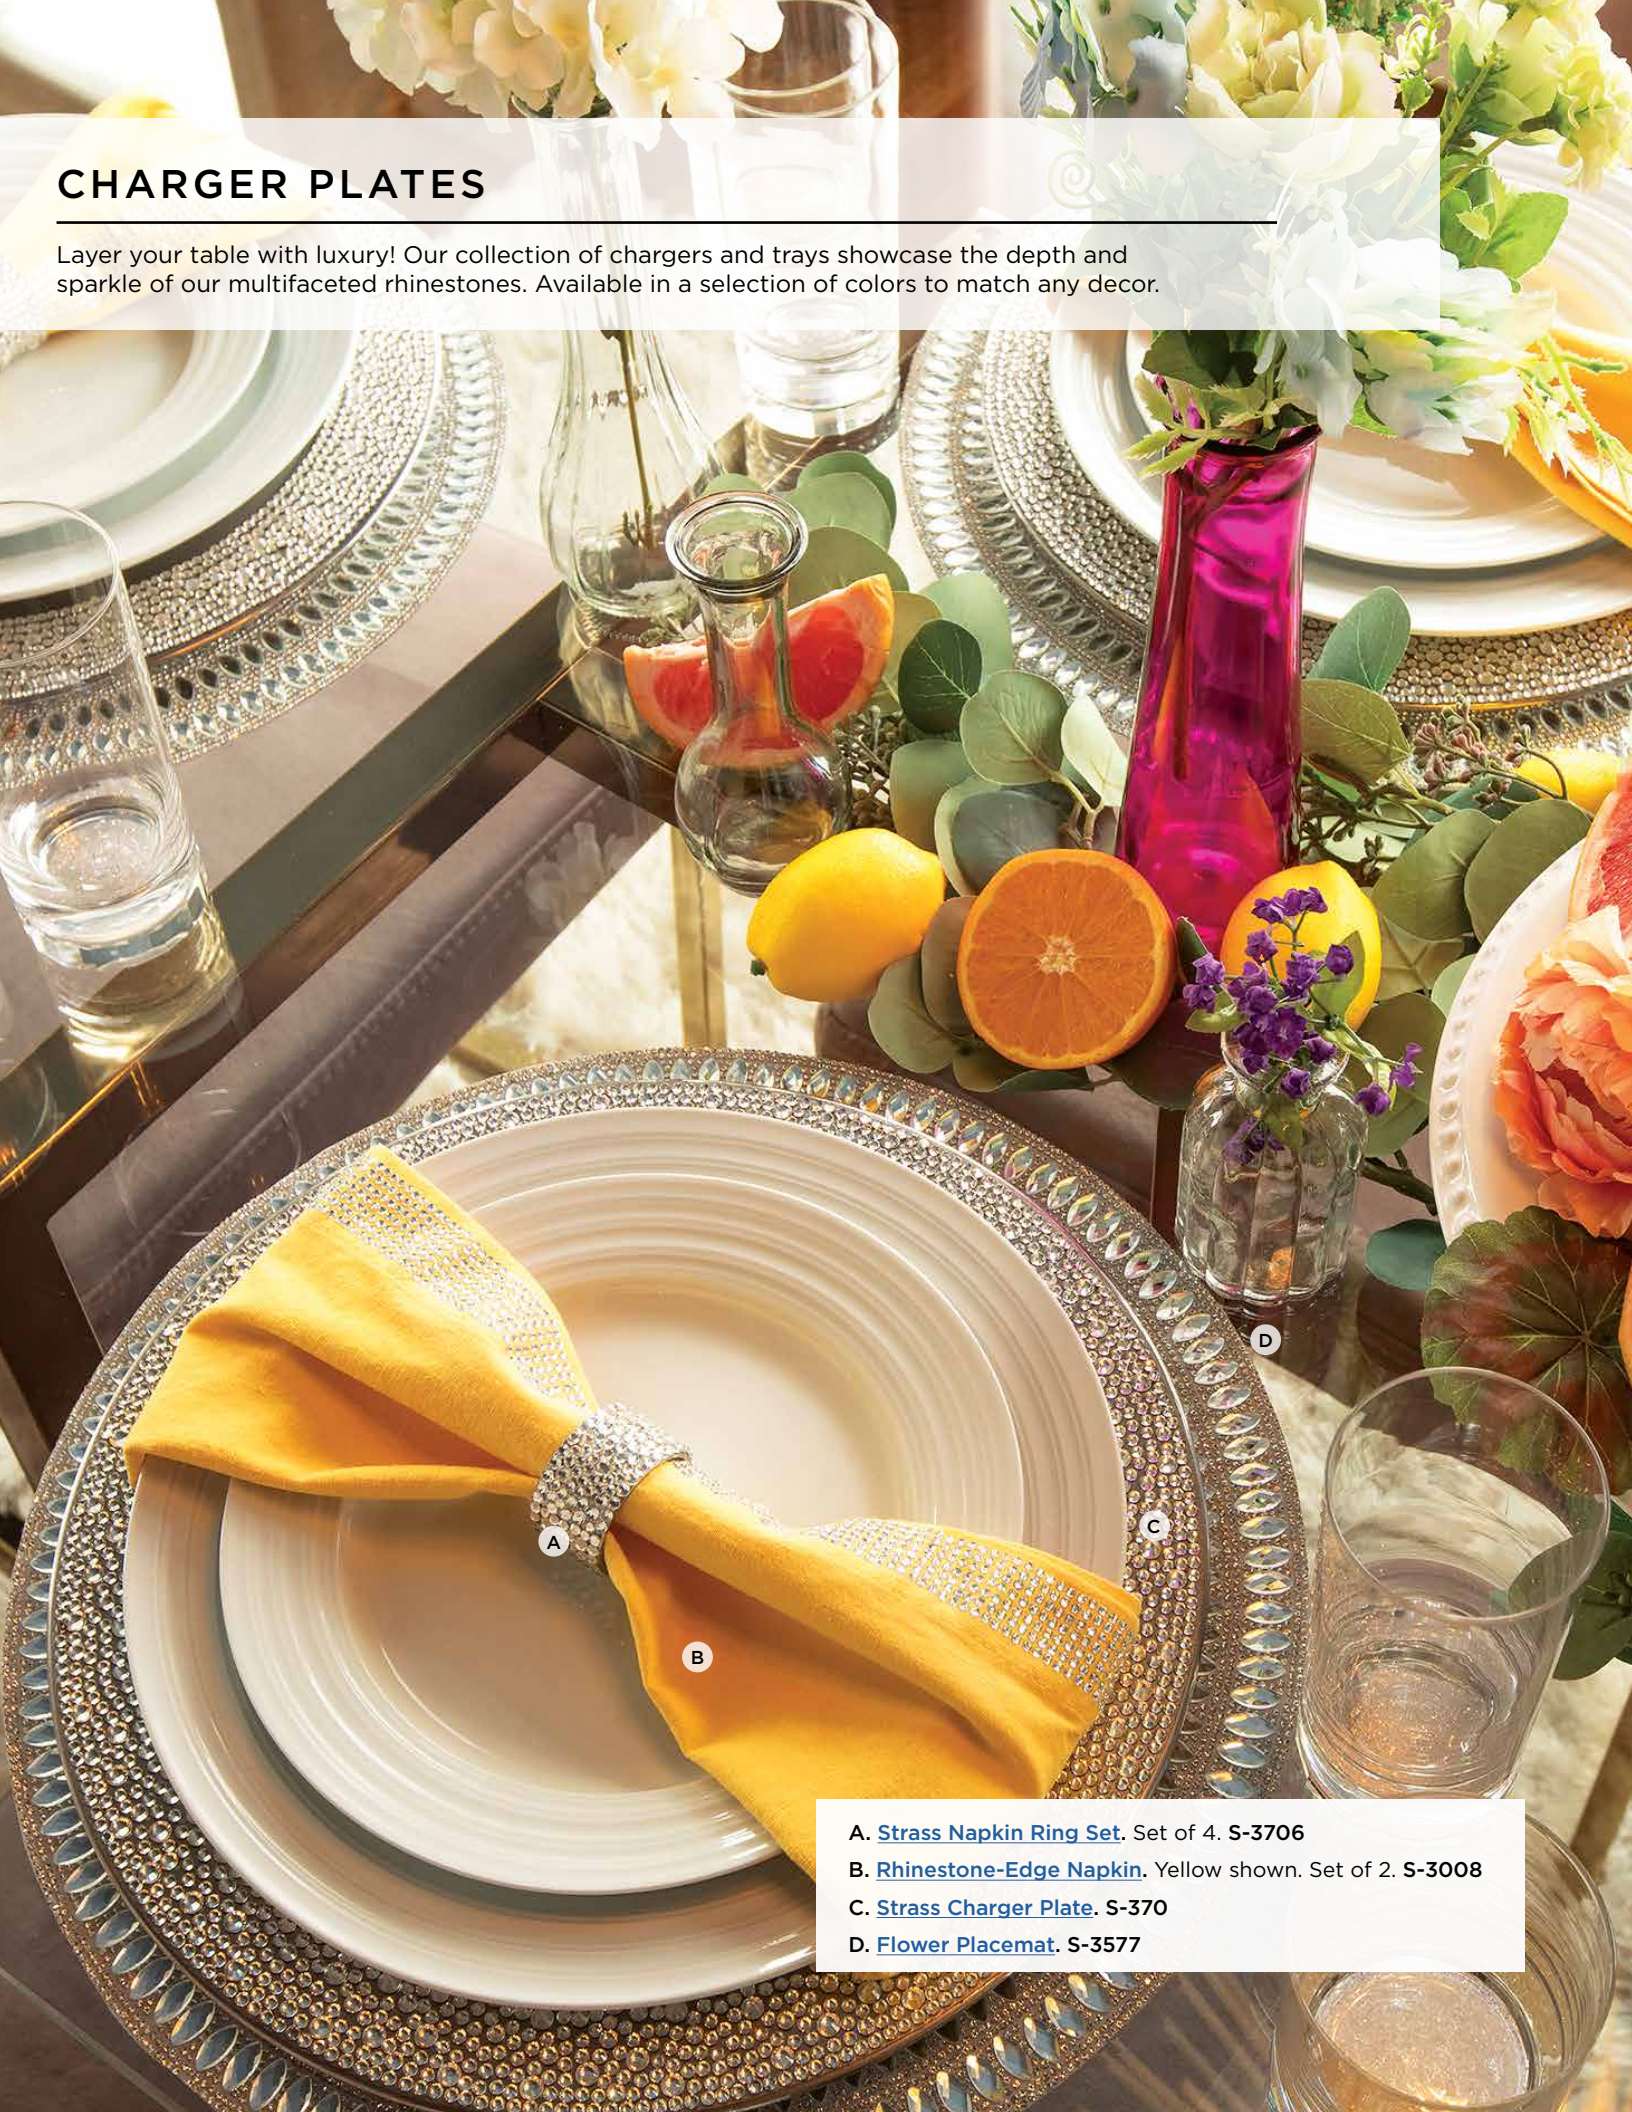

CHARGER PLATES

Layer your table with luxury! Our collection of chargers and trays showcase the depth and sparkle of our multifaceted rhinestones. Available in a selection of colors to match any decor.

- A. [Strass Napkin Ring Set](#). Set of 4. S-3706
- B. [Rhinestone-Edge Napkin](#). Yellow shown. Set of 2. S-3008
- C. [Strass Charger Plate](#). S-370
- D. [Flower Placemat](#). S-3577

BEST SELLER