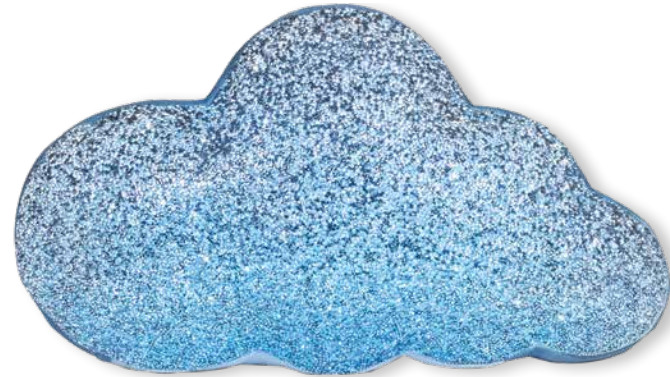

LUMINOUS SHAPED PILLOWS

We are thrilled to present our brand new line of shaped pillows. Using our signature Luminous material, we have designed a variety of fun seasonal and everyday pillows with brilliant colors and of course, lots of sparkle!

NEW ARRIVAL

CLOUD PILLOW
Multifaceted Rhinestones, Poly-Filled
Aqua Velvet Backing
S-3169/MIN.2
10x16"