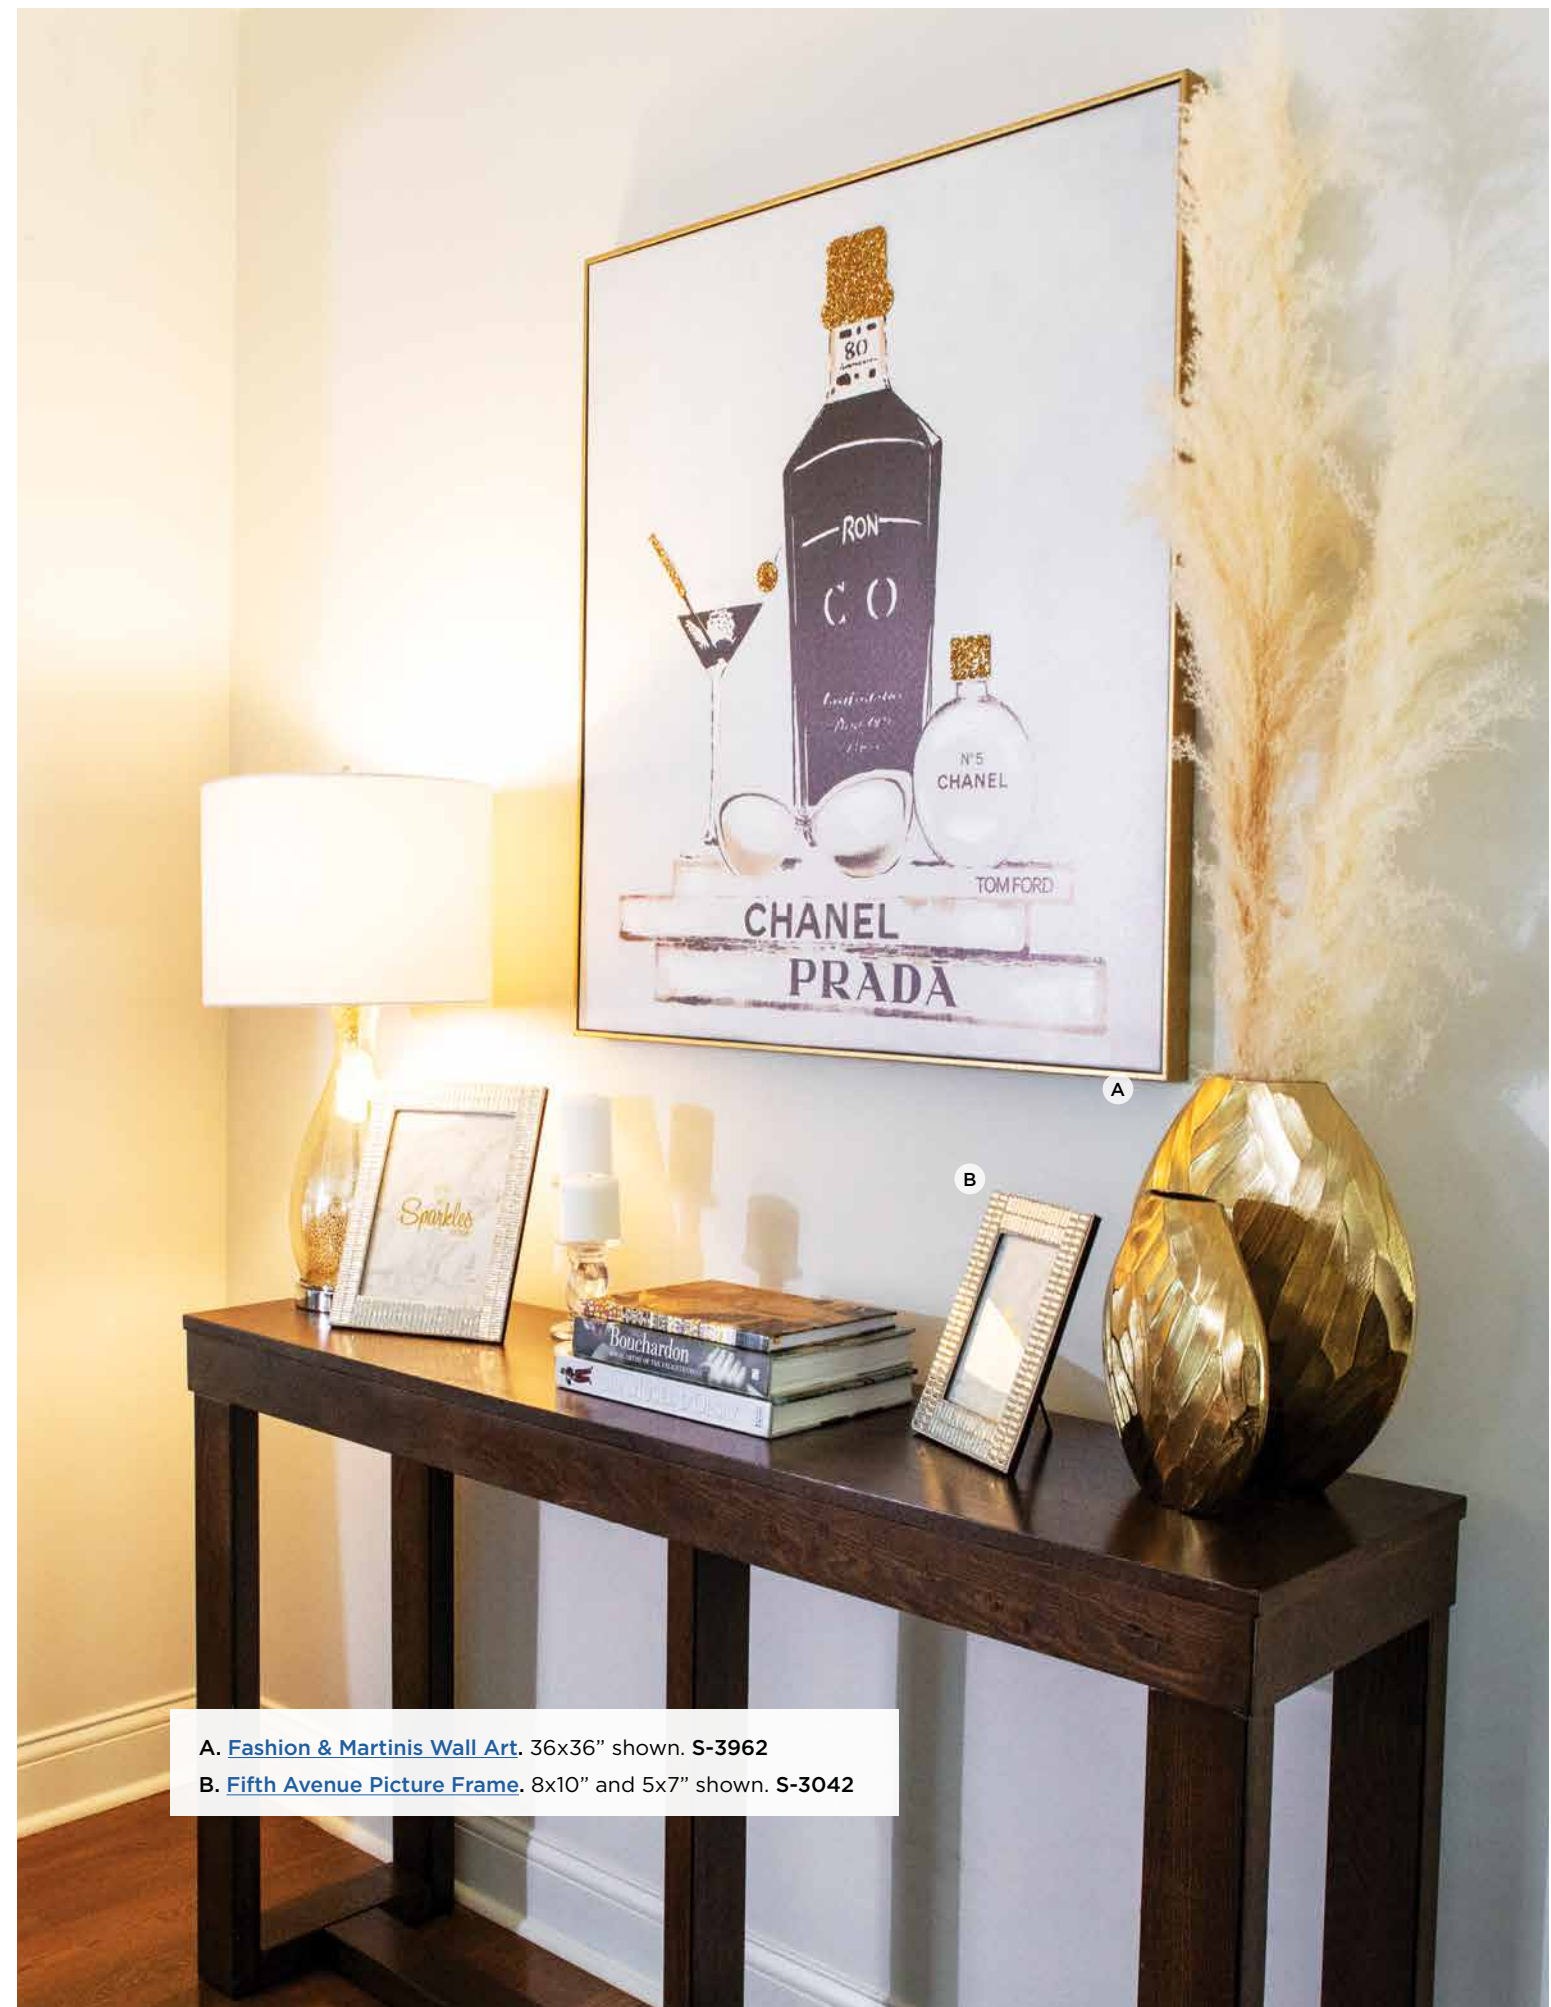

A. **Fashion & Martinis Wall Art.** 36x36" shown. **S-3962**
B. **Fifth Avenue Picture Frame.** 8x10" and 5x7" shown. **S-3042**