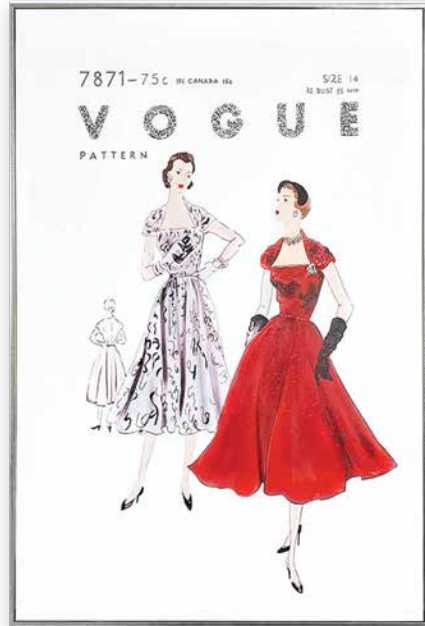

WALL ART

Giclée prints with hand-painted details are overlaid with rhinestone appliqués for texture and depth. All prints come in a gold or silver floating frame and are available in two sizes.

VOGUE PATTERN WALL ART
Rhinestone Appliqué, Acrylic Paint
S-3952/MIN.1
Silver Frame, 18x24" or 24x36"