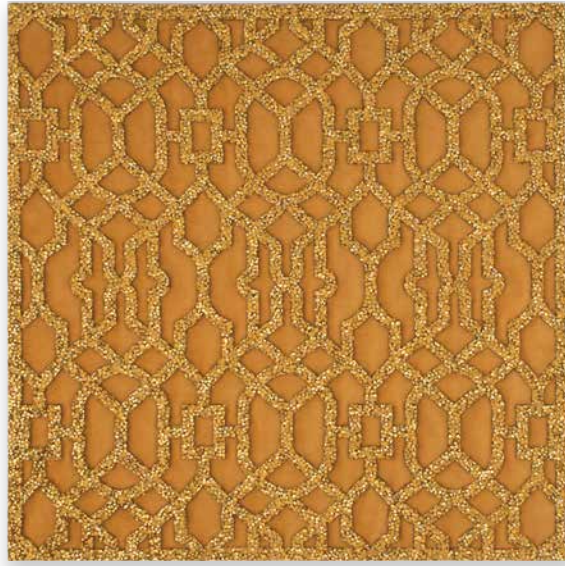

LUMINOUS PATTERNED PLACEMATS

LATTICE PLACEMAT
Laser Cut Multifaceted Rhinestones on Velvet
S-3564/MIN.2
Available in colors below
14x14"