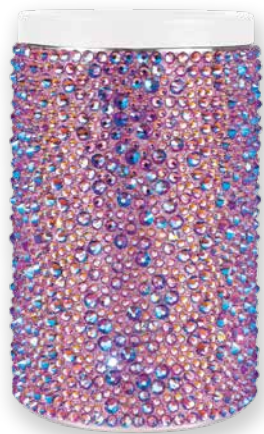

STRASS CAN INSULATOR
Crystal Rhinestones, Stainless Steel
S-3083/MIN.2
Available in Silver & Iridescent colors
Fits standard can, 3x5.25"