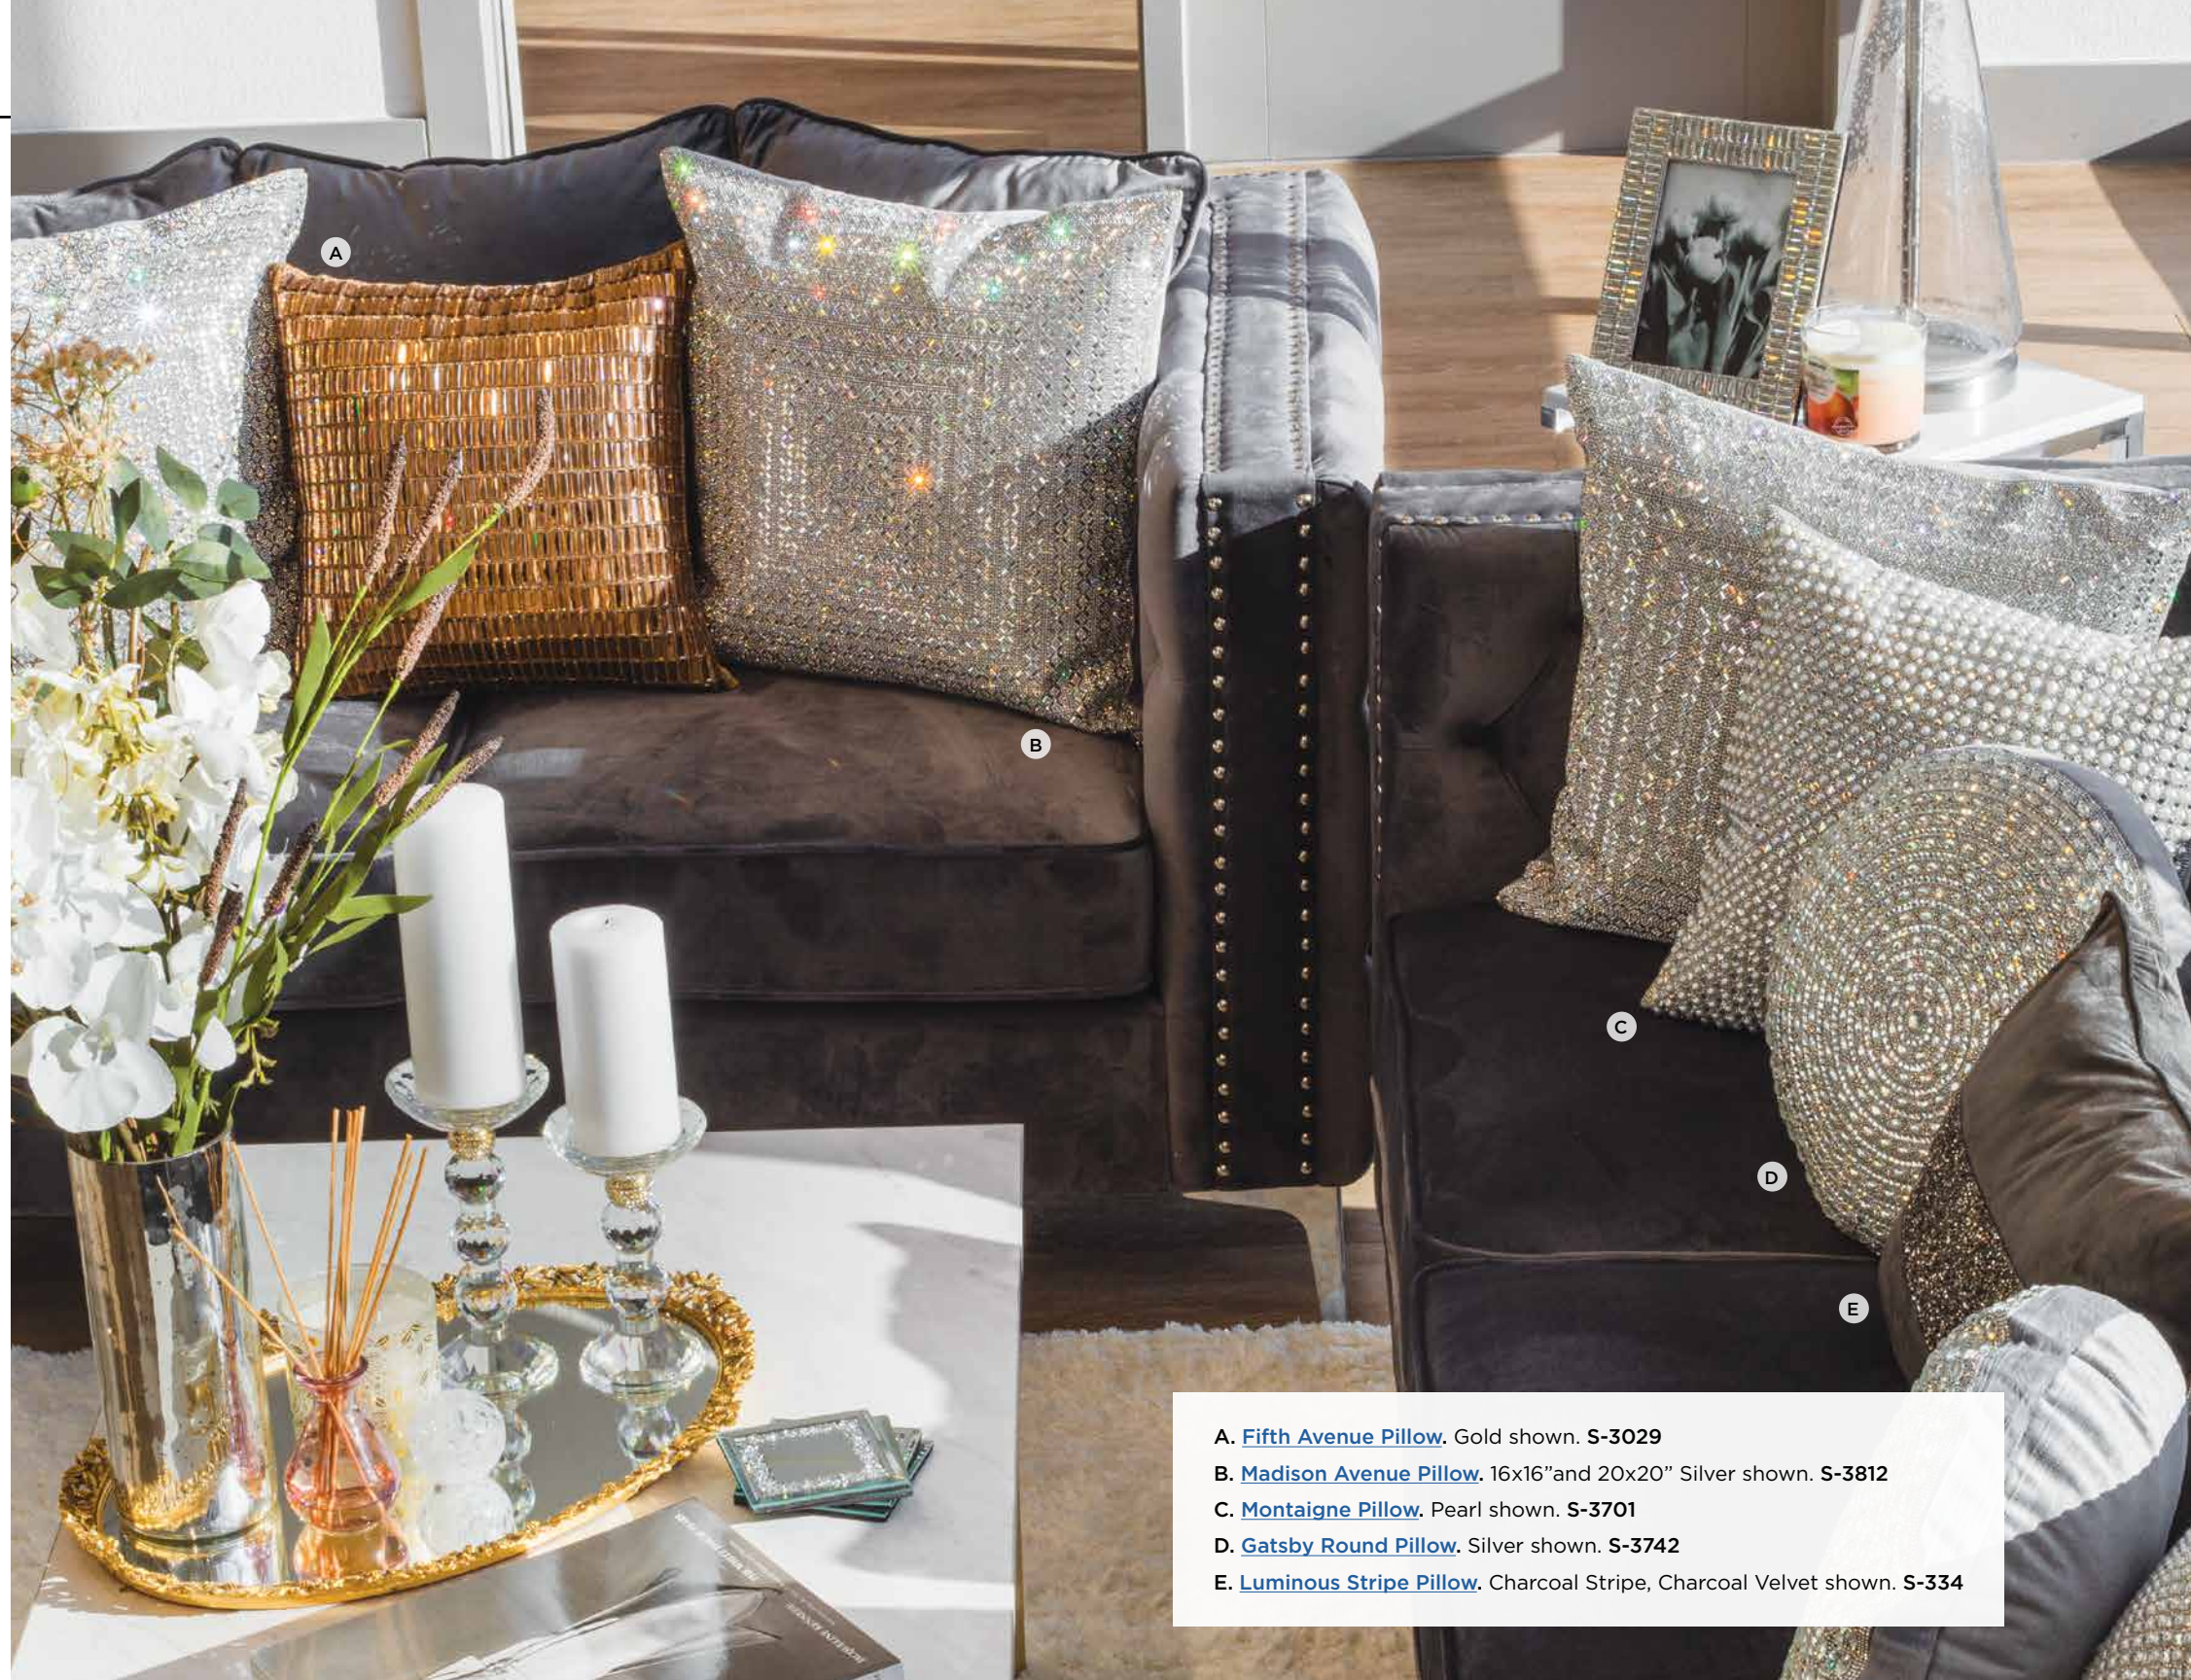

- A. [Fifth Avenue Pillow](#). Gold shown. **S-3029**
- B. [Madison Avenue Pillow](#). 16x16" and 20x20" Silver shown. **S-3812**
- C. [Montaigne Pillow](#). Pearl shown. **S-3701**
- D. [Gatsby Round Pillow](#). Silver shown. **S-3742**
- E. [Luminous Stripe Pillow](#). Charcoal Stripe, Charcoal Velvet shown. **S-334**