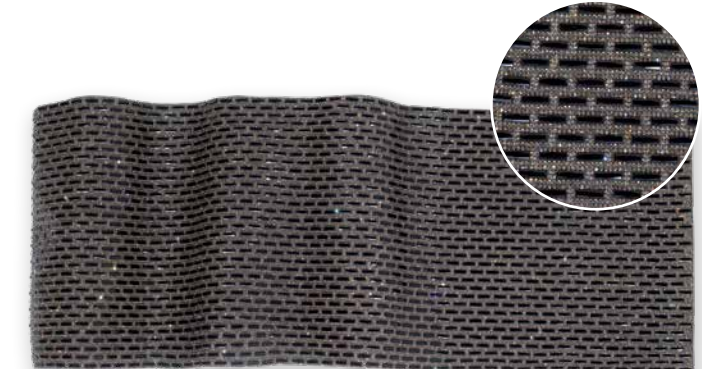

NEW ARRIVAL

MONTAIGNE TABLE RUNNER
Multifaceted Small Glass Rhinestones, Pearls
S-3185/MIN.1
72", 90", 108" Length, 13" Wide