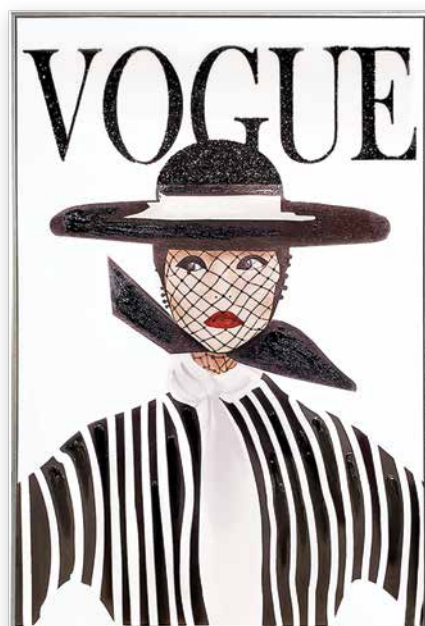

VOGUE STRIPE WALL ART
Rhinestone Appliqué, Acrylic Paint
S-3953/MIN.1
Silver Frame, 18x24" or 24x36"