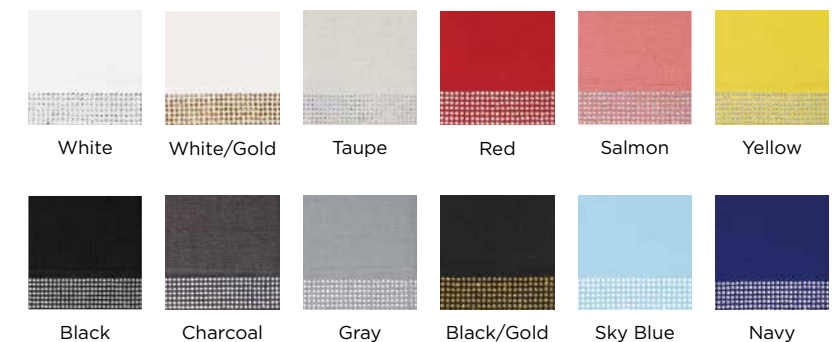

**CRYSTAL-FILLED TRAY**  
Multifaceted Rhinestones, Glass, Board Backing  
**S-3086/MIN.1**  
13x17"

**BEST SELLER**

**RHINESTONE-EDGE NAPKIN**  
45% Linen, 55% Cotton Fabric  
**S-3008/MIN.2**  
Available in colors to the right  
Sold as a set of 2, 20x20"