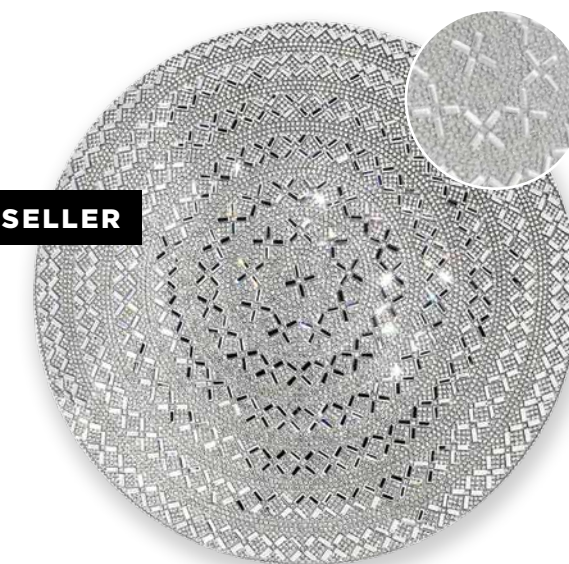

**BEST SELLER**

**MADISON AVENUE PILLOW**  
Glass Baguette and Small Rhinestones  
Feather-Filled, Matching Velvet Backing  
**S-3812/MIN.2**

Available in colors below  
16x16" or 20x20"

**BEST SELLER**

**MADISON AVENUE ROUND PILLOW**  
Glass Baguette and Small Rhinestones  
Poly-Filled, Silver Velvet Backing  
**S-3035/MIN.2**