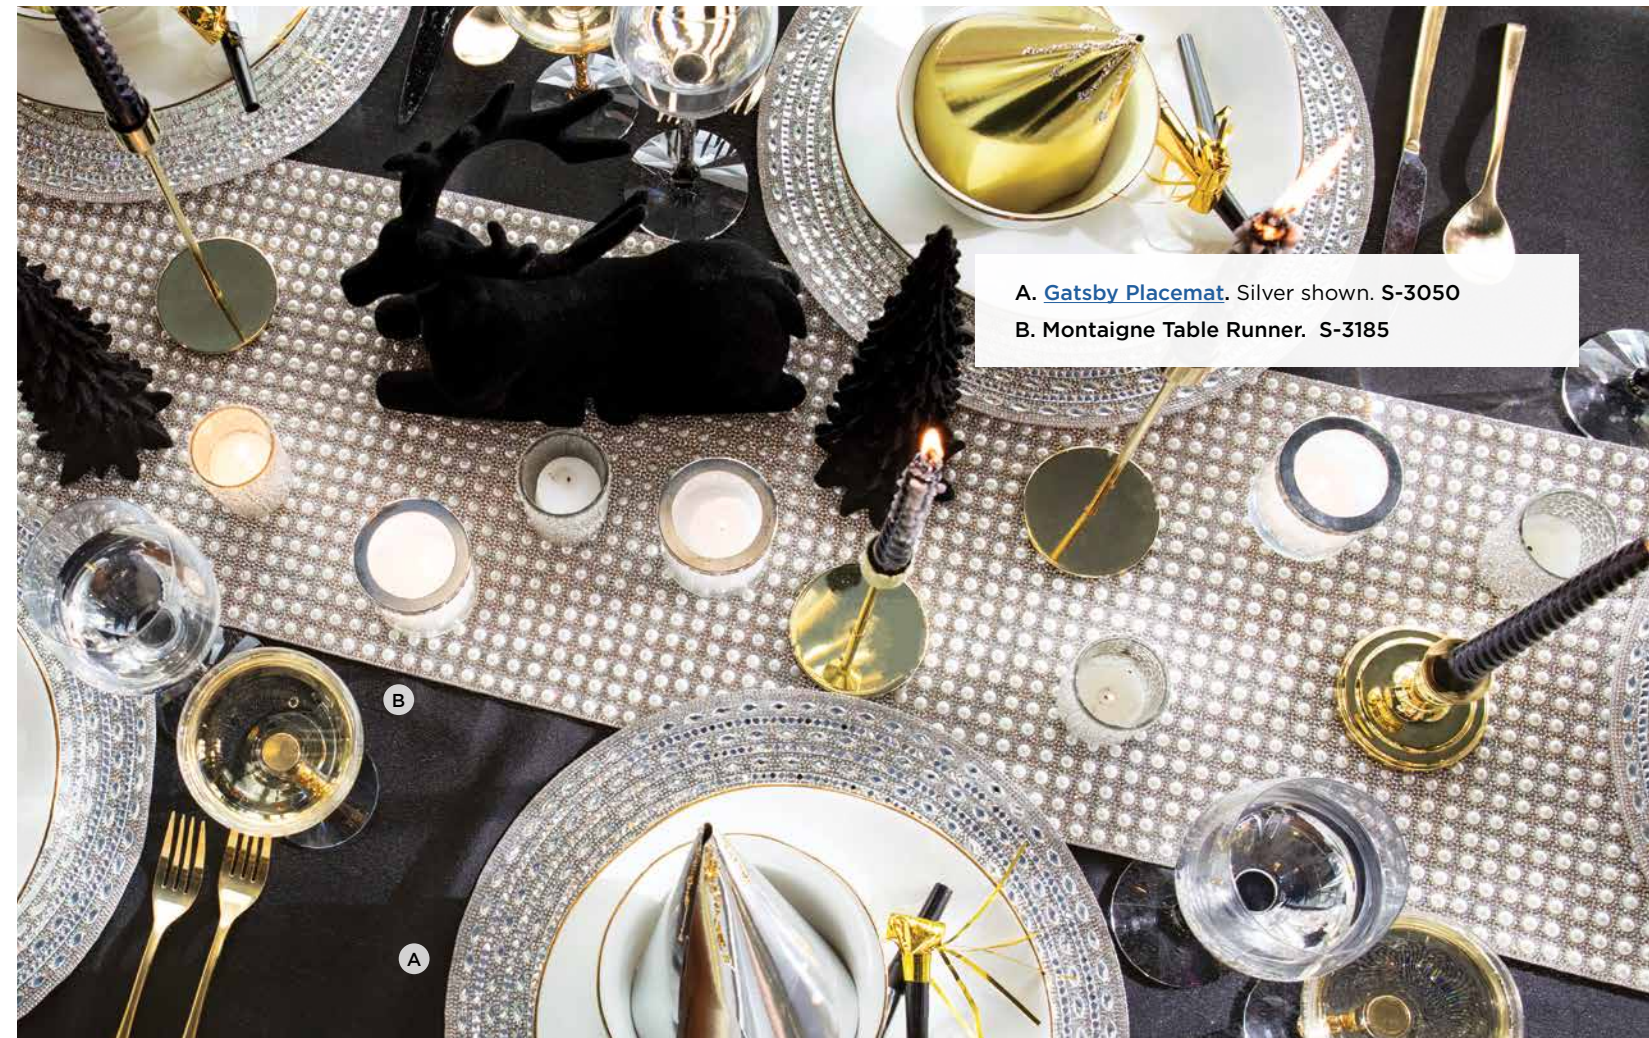

Luminous Color Options

A. **Gatsby Placemat**. Silver shown. **S-3050**
B. **Montaigne Table Runner**. **S-3185**