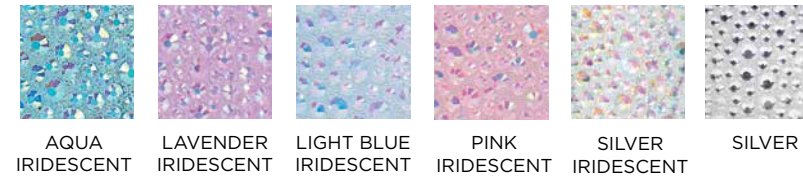

STRASS CAN INSULATOR
Crystal Rhinestones, Stainless Steel
S-3083/MIN.2
Available in Silver & Iridescent colors
Fits standard can, 3x5.25"