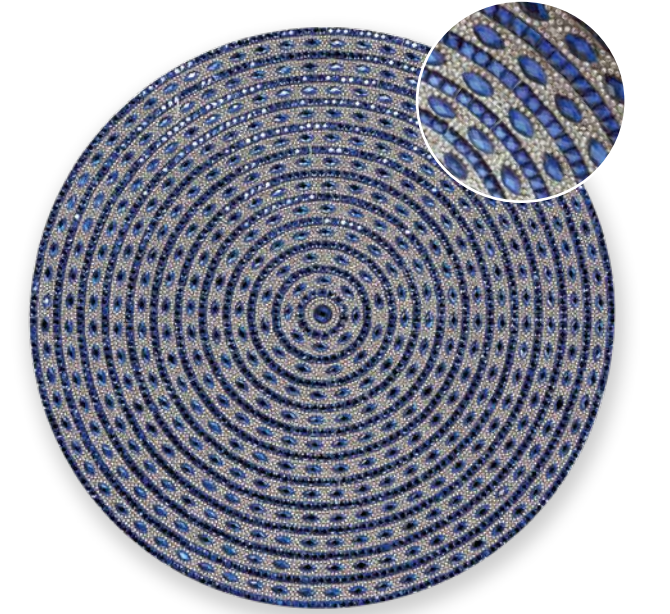

GATSBY PLACEMAT
Navette Glass and Small Rhinestones
S-3050/MIN.2
Available in colors below
15"

SILVER ROYAL