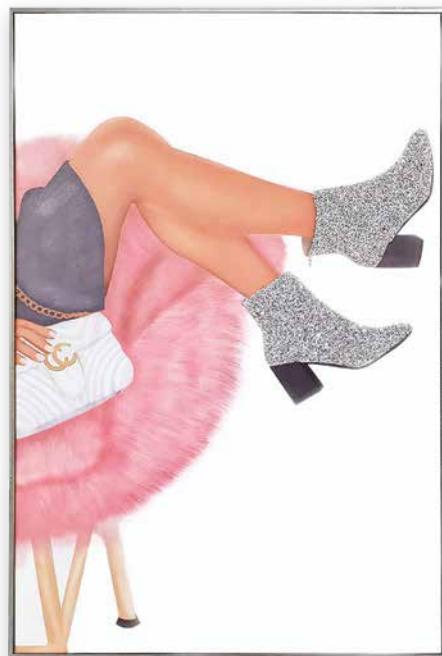

SPARKLE BOOTS WALL ART
Rhinestone Appliqué, Acrylic Paint
S-3956/MIN.1
Silver Frame, 18x24" or 24x36"