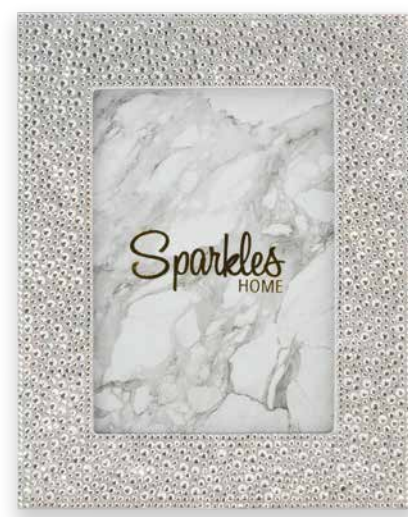

[STRASS PICTURE FRAME](#)
Crystal Rhinestones
S-392/MIN.2
4x6", 5x7" or 8x10"