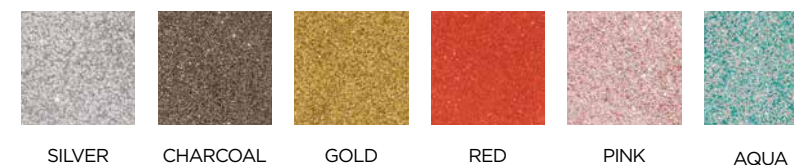

Luminous Pet Accessories Color Options
Paw Stocking not available in Charcoal or Aqua