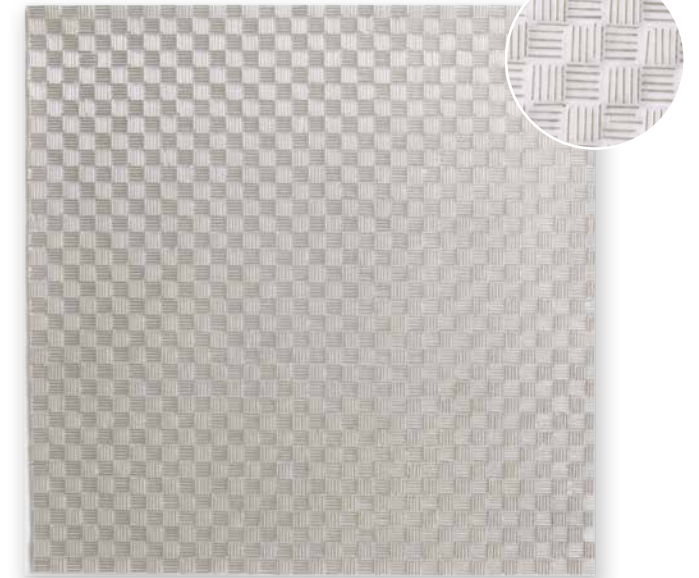

GILDED SQUARE BEADED PLACEMAT

Glass Bugle Beads
S-3070/MIN.2

Available in colors below
14x14"