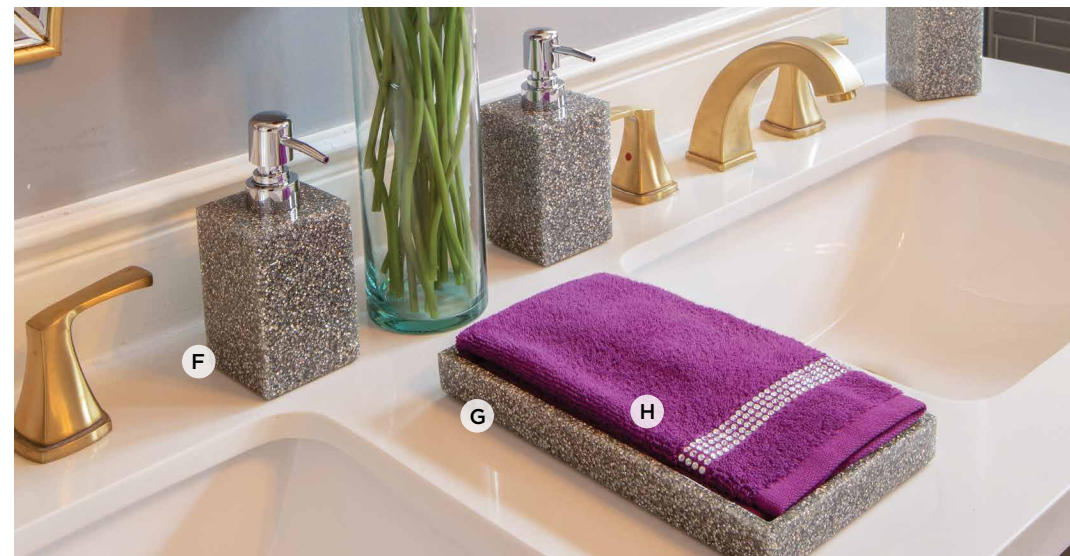

Add relaxed coastal style with thoughtful accent pieces.

- D. [Shell Picture Frame](#). 4x6" and 5x7" shown.
Starting at **\$29.99**
- E. [Shell Coaster Set](#). Set of 4.
Includes holder. **\$31.99**

REDEFINE your bathroom

Fresh linens. Durable bath accessories. Create your own tranquil oasis with plush towels and Luminous Bath Accessories.

A. [X Pattern Hand Towel](#). Set of 2. Purple shown. **\$49.99**

B. [Luminous Tissue Box Holder](#). Silver shown. **\$59.99**

C. [Luminous Toothbrush Holder](#). Silver shown. **\$24.99**

D. [X Pattern Bath Towel](#). Purple shown. **\$42.99**

E. [3 Piece Towel Set with X Design](#). 2 sets of Purple shown. **\$74.99**

F. [Luminous Soap Dispenser](#). Silver shown. **\$24.99**

G. [Luminous Guest Towel Tray](#). Silver shown. **\$42.99**

H. [Stripe Fingertip Towel](#). Set of 2. Purple shown. **\$24.99**

RAINBOW of flavors

Add some spice to your festivities
with this colorful table!