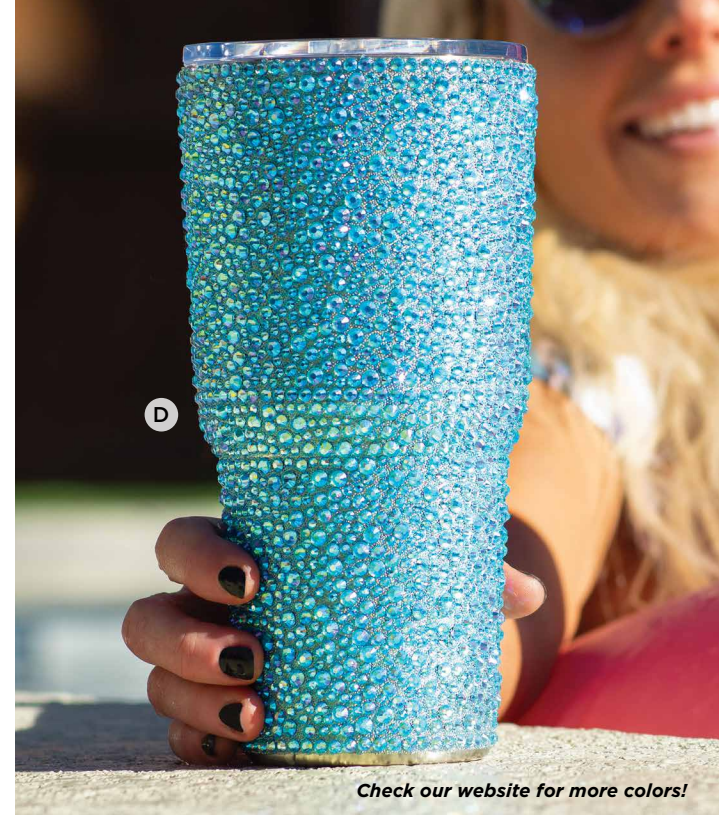

Check our website for more colors!

POOLSIDE glam

The summer fun starts with cold drinks in colorful rhinestone insulators and tumblers!

- A. [Strass Tumbler](#). Orange shown. $37.99
- B. [Strass Can Insulator](#). Lime Iridescent shown. $29.99
- C. [Strass Tall Can Insulator](#). Silver Iridescent shown. $29.99
- D. [Stainless Steel Strass Tumbler](#). Aqua shown. $59.99