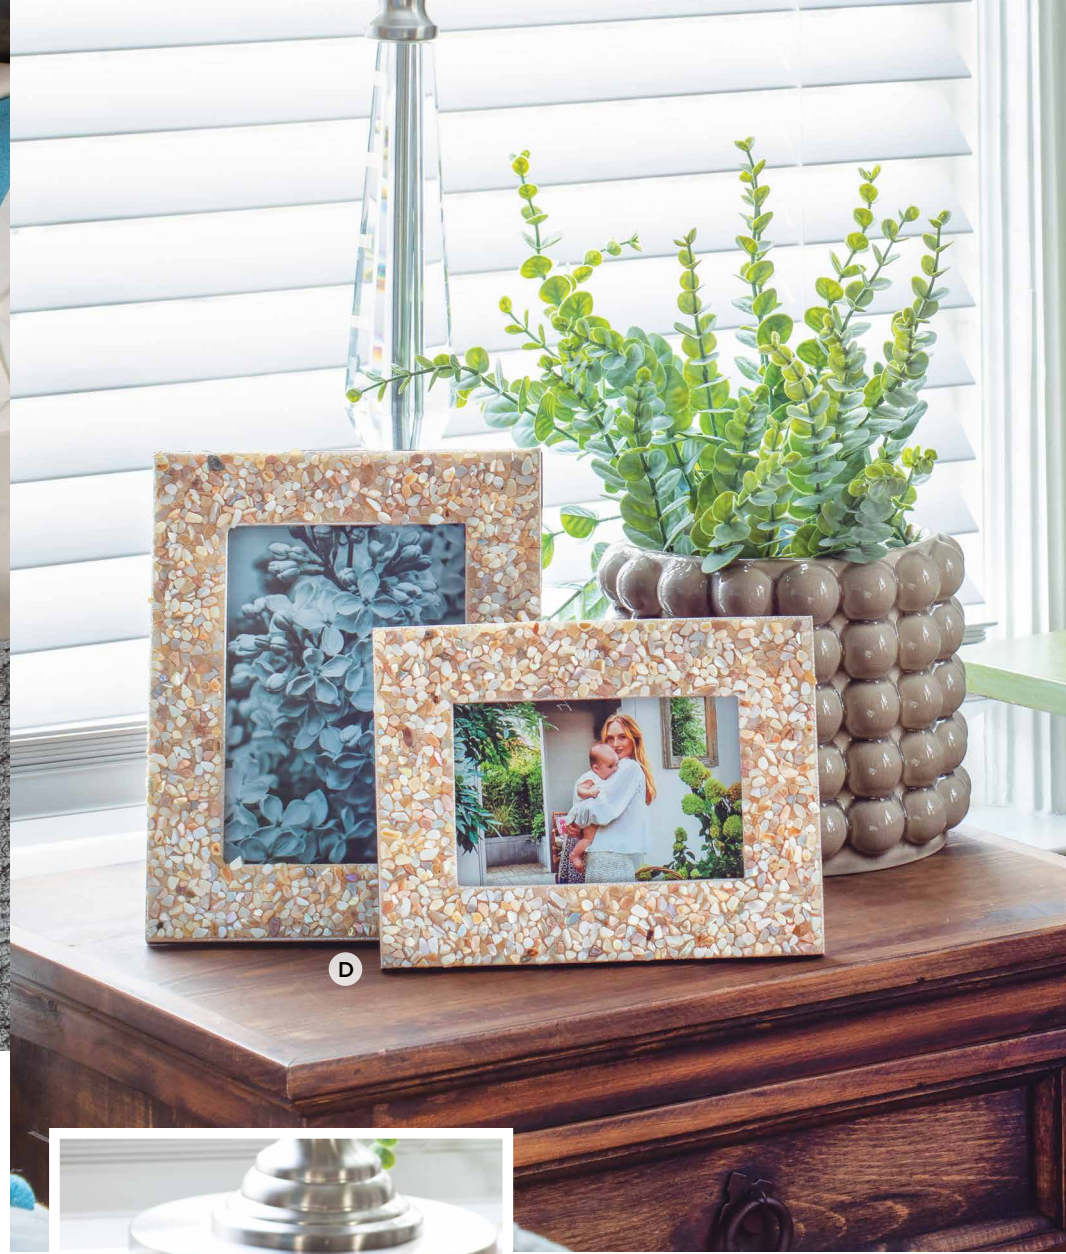

Chill Out
in style

Cool off with
blinged out
insulators and
tumblers.

COASTAL casual

Make your bed the focal point with a mix of textures and bright accent hues.

- A. [Coordinating Pillow](#). 20x20", Aqua shown. **\$46.99**
- B. [Shell Home Pillow](#). 14x20", Aqua shown. **\$44.99**
- C. [Shell Sailboat Pillow](#). 16x16", White shown. **\$44.99**

Add relaxed coastal style with thoughtful accent pieces.

- D. [Shell Picture Frame](#). 4x6" and 5x7" shown.
Starting at **\$29.99**
- E. [Shell Coaster Set](#). Set of 4.
Includes holder. **\$31.99**

REDEFINE your bathroom